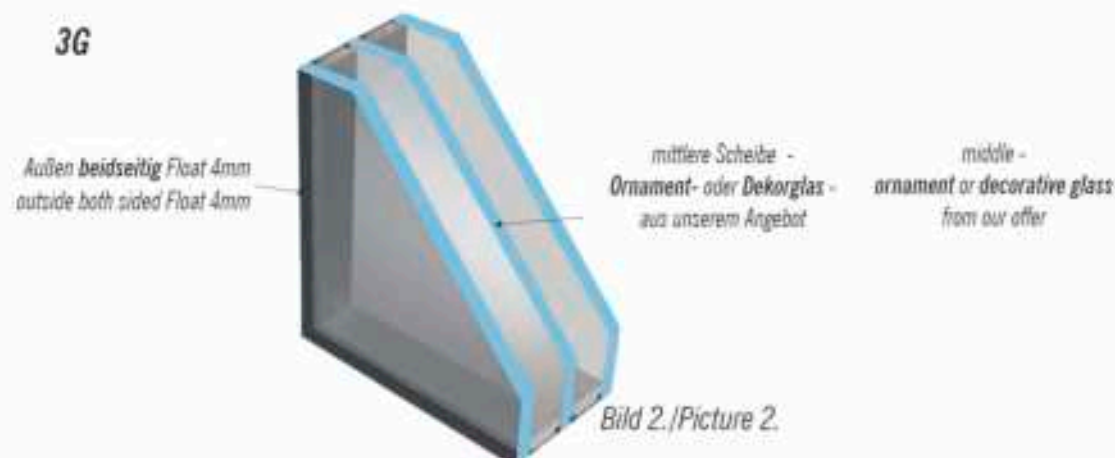

STANDARD PERFORMANCE TRIPLE-GLAZED GLASS -

outer glasses are both transparent float (Picture 2.) or outer glass is transparent float and inner is security glass - VSG 44.1 (Picture 3). Middle glass in both options is ornament or decorative.