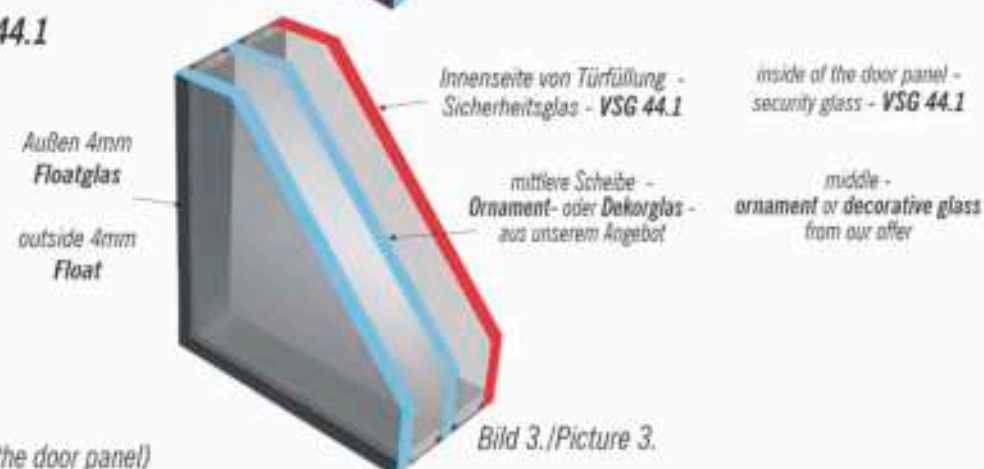

STANDARD AUSFÜHRUNG ZWEIFACHISOLIERVERGLASUNG -

außen durchsichtiges Float und innen Ornament- oder Dekorglas (Bild 1.)

STANDARD PERFORMANCE DOUBLE-GLAZED GLASS -

outer glass is transparent float, inner glass is ornament or decorative. (Picture 1.)

Bei Bestellungen von Dreifachisoliertgläsern unbedingt die Abkürzung 3G beifügen.

Bei Bestellungen von Dreifachsicherheitsgläsern unbedingt die Abkürzung VSG beifügen

(Das bedeutet, dass VSG auf der Innenseite von Türfüllung ist).

Bei Bestellungen von Dreifachsicherheitsgläsern - beide Scheiben (Außen- und Innenseite) - unbedingt die Abkürzung VSG/O beifügen.

When ordering panels with 3-glazing, the acronym 3G is required.

When ordering panels with 3-glazing security glass, the acronym VSG is required. (This means that VSG is inside of the door panel)

When ordering panels with 3-glazing security glass - both glasses (outer and inner) - the acronym VSG/O is required.

Minimalstärke der Türfüllung mit 3-fach Verglasung - beidseitig Float - muss 42mm betragen.

Minimalstärke der Türfüllung mit 3-fach Verglasung - beidseitig VSG - muss 44mm betragen.

Nach Wunsch des Kunden, können wir auch dünnere Türfüllungen herstellen als empfohlen, akzeptieren jedoch keine Reklamationen.

Das Glas in einer Türfüllung stärker als 80 mm ist vierfach.

Minimal thickness of panel with 3-glazing glass - both side float - has to be 42mm.

Minimal thickness of panel with 3-glazing glass - both side security glass - has to be 44mm.

On customer demand we can make panel thinner than recommended, but in that case, we don't accept reclamations. For little manufacturing defect from glass producers, anomalies on glass that cannot be seen from 2m distance from panel - we don't accept reclamations.