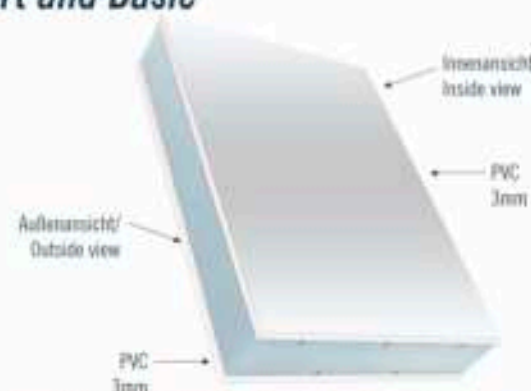

Beidseitig 3mm PVC/ Both sided PVC 3mm
Türfüllungsmaße/ Filling dimensions:
Standardgröße/ Basic: 850x2000mm
Sondergröße/ Special: 900x2100mm

Querschnitt der Türfüllung: beidseitig PVC oder ALU-Platten, dazwischen verklebtes extrudiertes Polystyrol als Dämmung, deren Stärke abhängig von der Stärke der Türfüllung ist. Standardstärken sind 24, 36 und 40mm. Weitere Stärken auf Anfrage.

Unsere Türfüllungen können in alle Standard Aluminium- und Kunststofftürprofile eingebaut werden. Die Maßtoleranz der Türfüllungen in der Stärke beträgt +/- 1mm. Bestellungen auf Maß können in Höhe und Breite bis zu 2mm abweichen./

Filling cross-section is a both sided plate - PVC, ALU - between which is glued extruded polystyrol insulation. The thickness of insulation depends on the thickness of the filling. Standard filling thickness is 24, 36, 40 mm. Different thickness can be specially ordered.

Filling can be installed in all doors made out of standard PVC or ALU profiles for entrance doors. Tolerance in the thickness of the filling is +/- 1mm. With cutting the fillings to fit a custom measure, a deviation of up to 2mm in height and width can be expected.

PVC Türfüllungen im Programm Elite sind vorhanden ausschließlich in weiss: VEKA C 152 oder SALAMANDER C 145

PVC panels from programm Elite are available only in white - VEKA C 152 or Salamander C 145